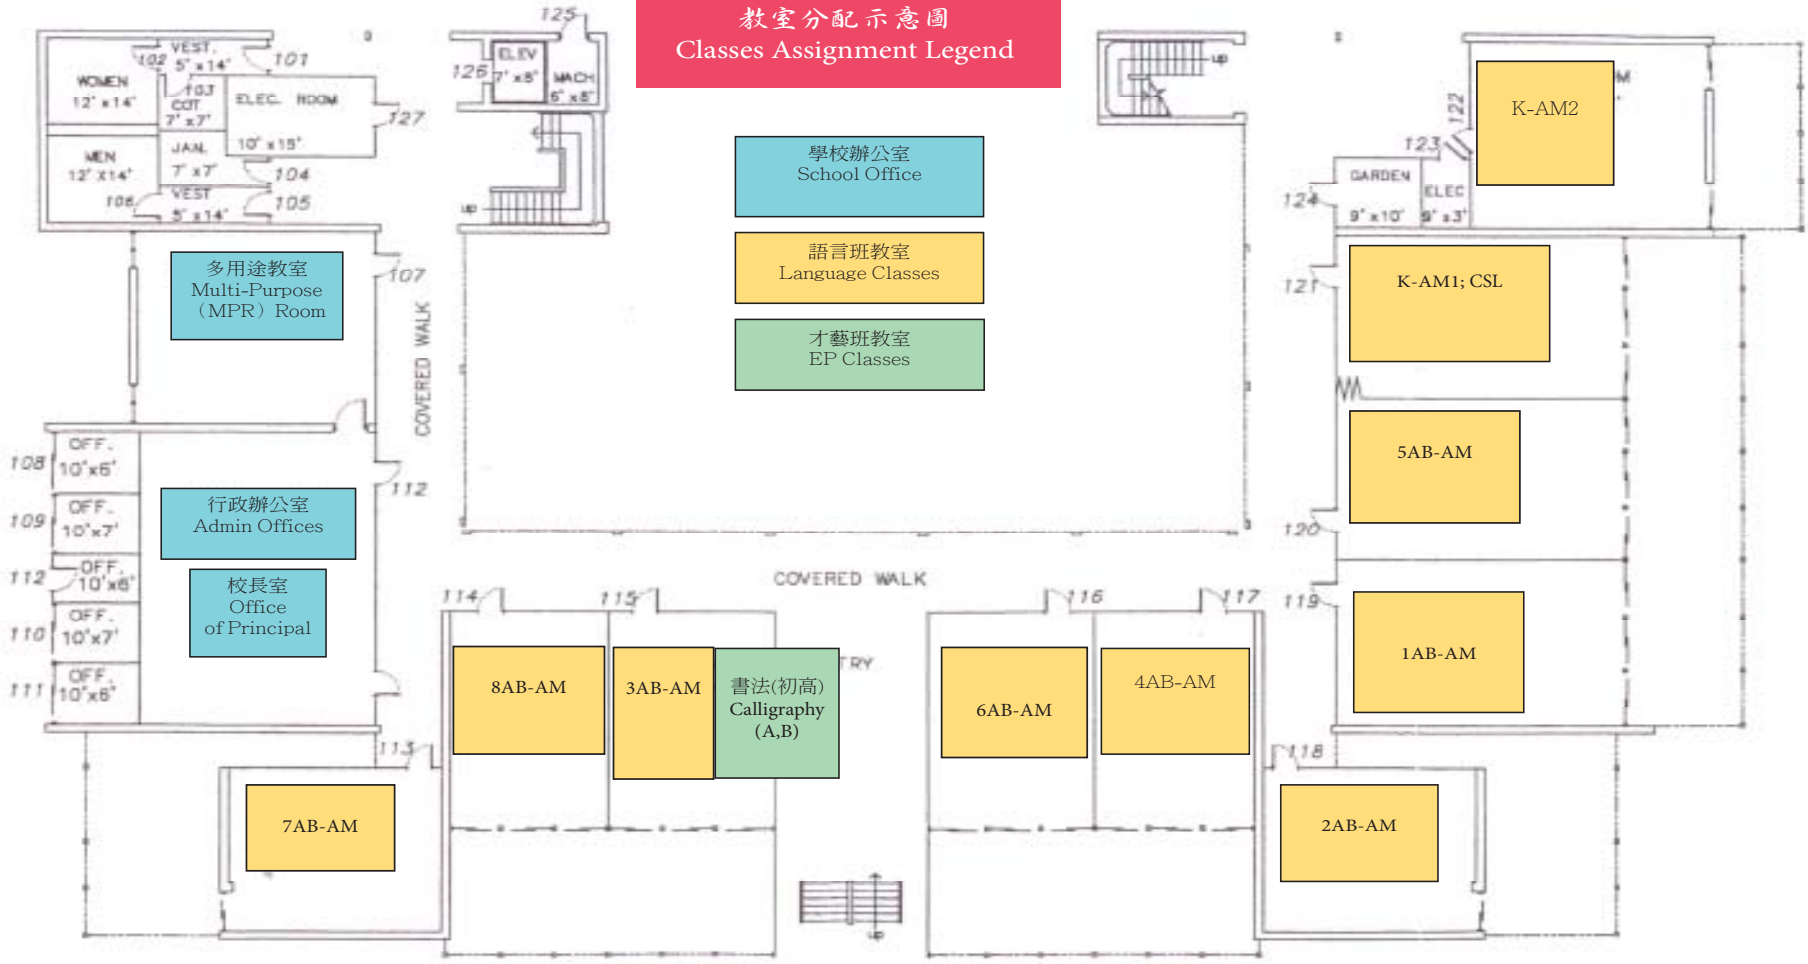

# LIBERAL ARTS BUILDING FLOOR PLAN

SHEET 1 OF 2

## 教室分配示意圖 Classes Assignment Legend

- 學校辦公室  
School Office
- 語言班教室  
Language Classes
- 才藝班教室  
EP Classes

FIRST FLOOR

DIABLO VALLEY COLLEGE - CCCC

Rev. 20220815CE

# LIBERAL ARTS BUILDING FLOOR PLAN

SHEET 2 OF 2

教室分配示意圖  
Classes Assignment Legend

**SECOND FLOOR**

SECOND FLOOR

DIABLO VALLEY COLLEGE - CCCC